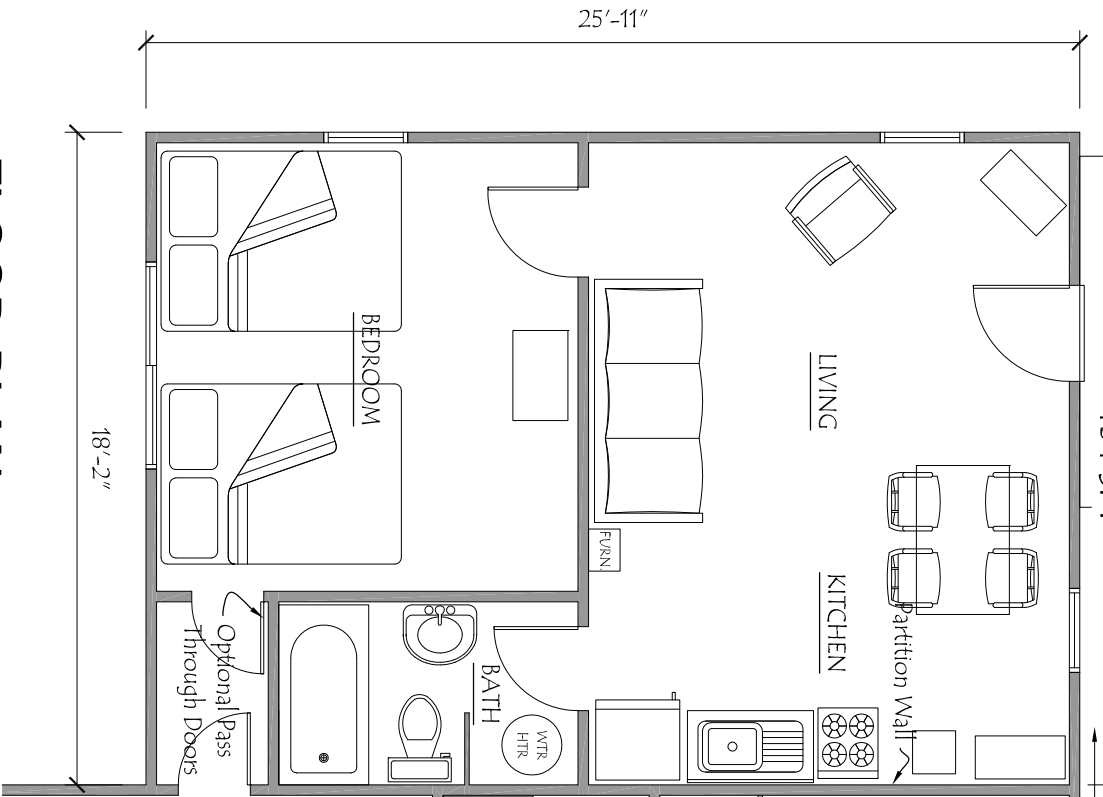

COTTAGE 5

454 SFT

COTTAGE #5

FLOOR PLAN

SCALE: 3/16" = 1'-0"

420 N FERRY ST
LUDINGTON, MI 49431
PH 231.843.3578
FX 231.995.0377
www.lakeviewcot.com

CREATED: 9/18/10
DRAWN BY: PJM
SUBMITTED FOR: MARKETING
SHEET NO: 1.5