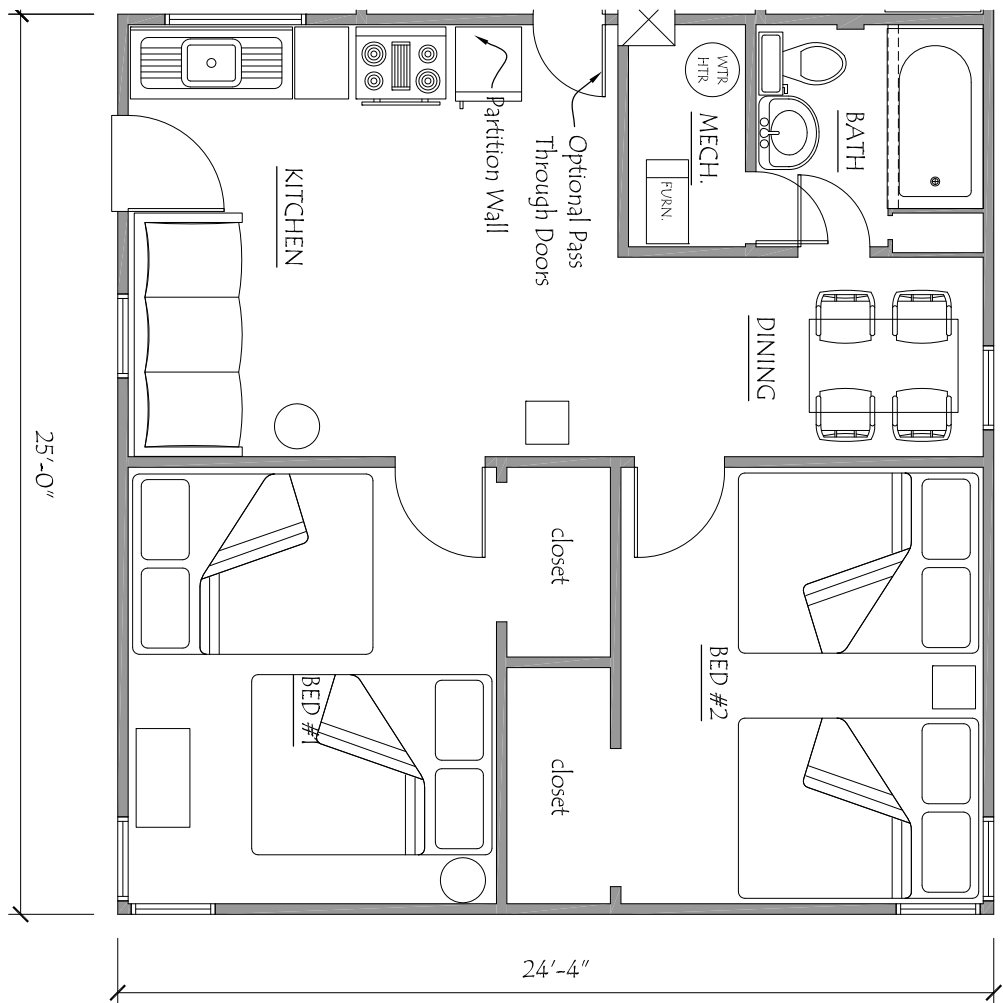

COTTAGE 3

606 SFT

FLOOR PLAN

SCALE: 3/16"=1'-0"

420 N FERRY ST
 LUDINGTON, MI 49431
 PH 231.843.3578
 FX 231.995.0377
 www.lakeviewcot.com

CREATED:	9/18/10
DRAWN BY:	PJM
SUBMITTED FOR:	
SHEET NO:	1.3

LAKEVIEW COTTAGES
COTTAGE NO. 3
 422 N FERRY ST
 LUDINGTON, MASON COUNTY, MICHIGAN